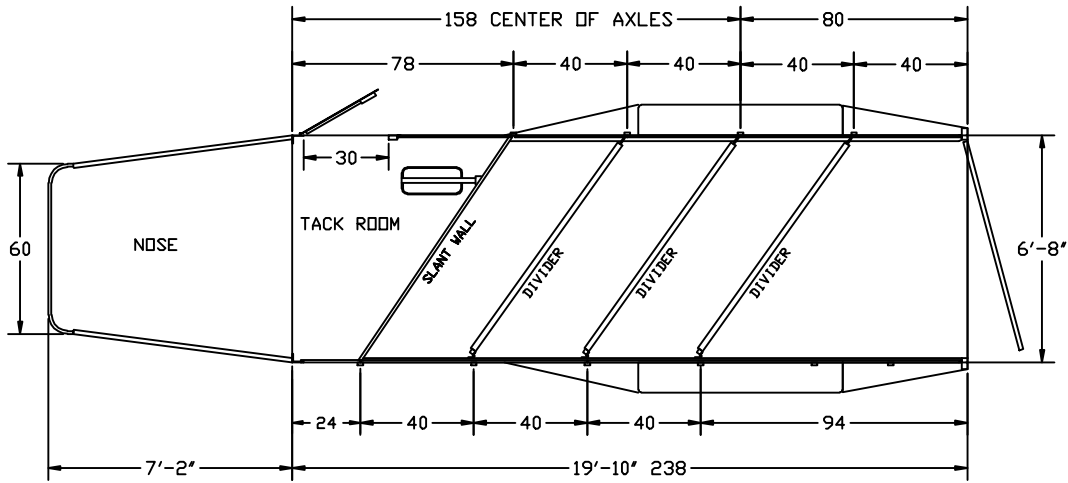

DROVER

4 HORSE

Steel Slant Load GooseNeck Horse Trailer with Front Slant Tack Room Tandem Axles 6'-8" Wide 7'-0" Tall

DROVER

Drawing may contain options, refer to standard equipment list. Dimensions are approximated, elevations may vary according to tire size, pressure and uncontrolled variables.