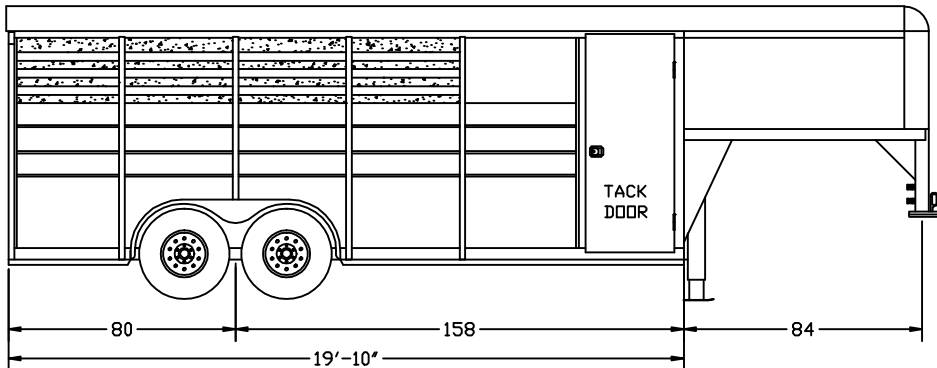

DROVER

4 HORSE

Steel Slant Load GooseNeck Horse Trailer with Front Slant Tack Room Tandem Axles 6'-8" Wide 7'-0" Tall

DROVER

Drawing may contain options, refer to standard equipment list. Dimensions are approximated, elevations may vary according to tire size, pressure and uncontrolled variables.