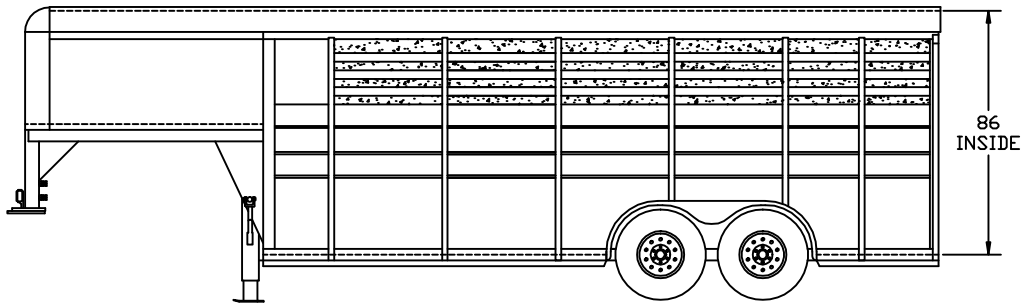

DROVER

4 HORSE

Steel Slant Load GooseNeck Horse Trailer with Front Slant Tack Room Tandem Axles 6'-8" Wide 7'-0" Tall

DROVER

Drawing may contain options, refer to standard equipment list. Dimensions are approximated, elevations may vary according to tire size, pressure and uncontrolled variables.