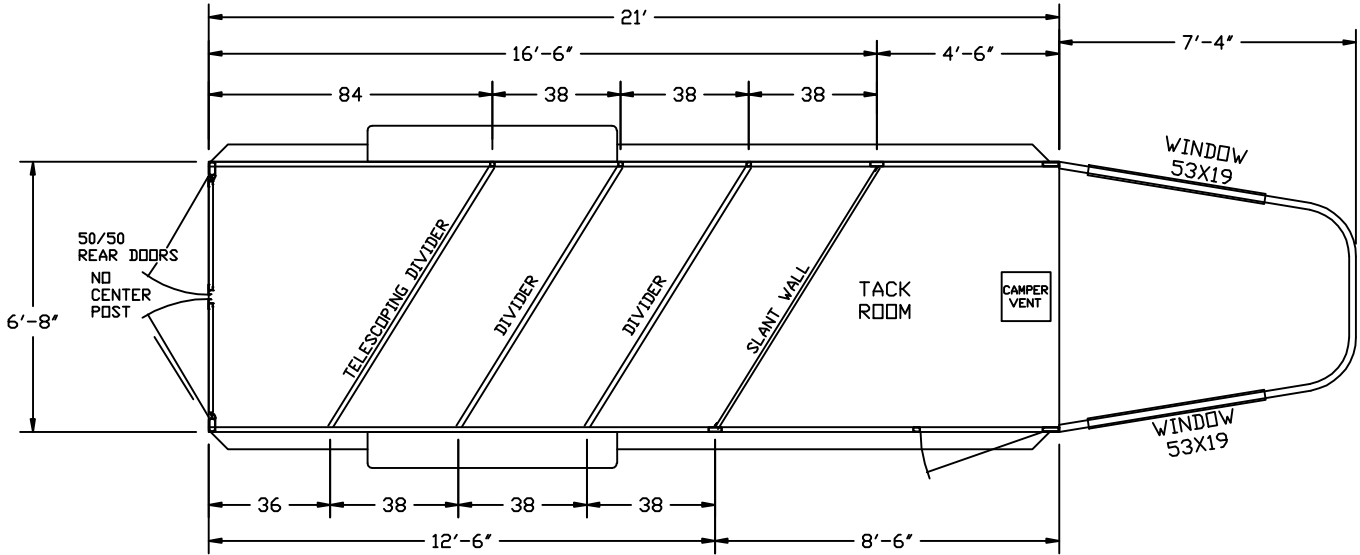

NOMAD GN

4 HORSE

Aluminum Gooseneck Horse Trailer with Front Slant Tack Room Smooth Sides 6'-8" Width 7'-0" Tall

NOMAD GN

Drawing may contain options, refer to standard equipment list. Dimensions are approximated, elevations may vary according to uncontrolled variables.