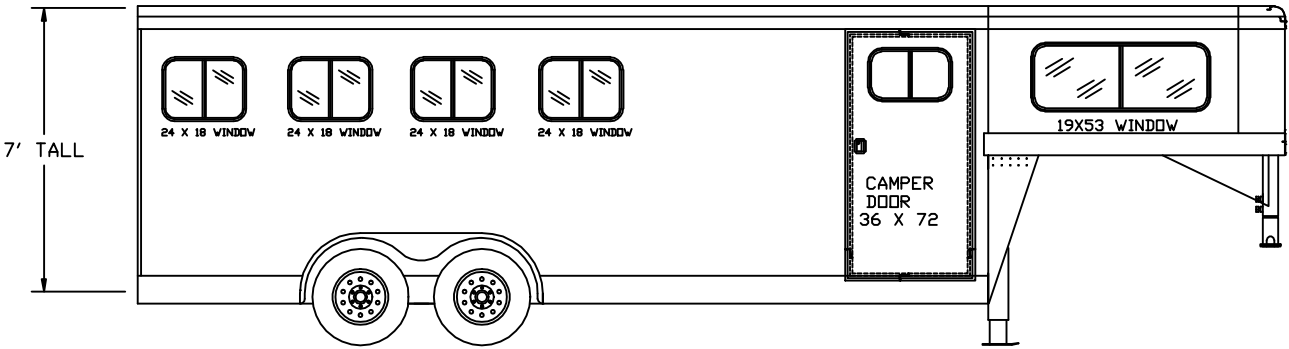

NOMAD GN

4 HORSE

Aluminum Gooseneck Horse Trailer with Front Slant Tack Room Smooth Sides 6'-8" Width 7'-0" Tall

NOMAD GN

Drawing may contain options, refer to standard equipment list. Dimensions are approximated, elevations may vary according to uncontrolled variables.