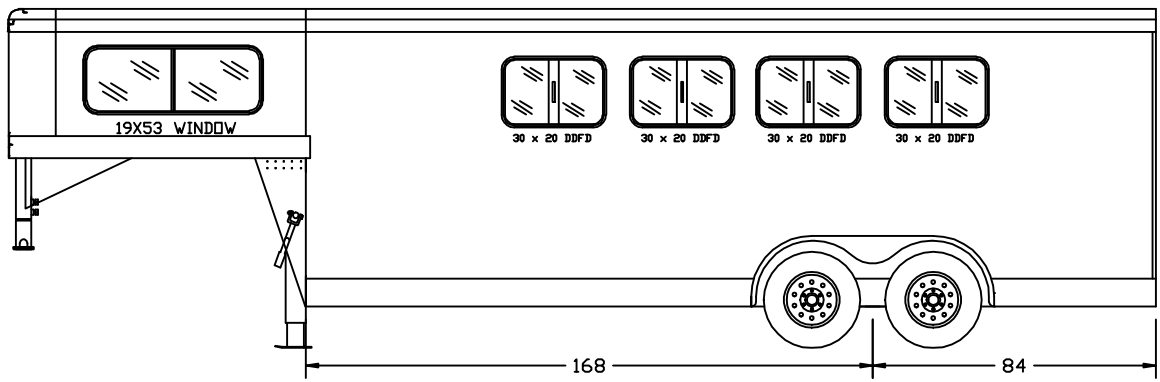

NOMAD GN

4 HORSE

Aluminum Gooseneck Horse Trailer with Front Slant Tack Room Smooth Sides 6'-8" Width 7'-0" Tall

NOMAD GN

Drawing may contain options, refer to standard equipment list. Dimensions are approximated, elevations may vary according to uncontrolled variables.