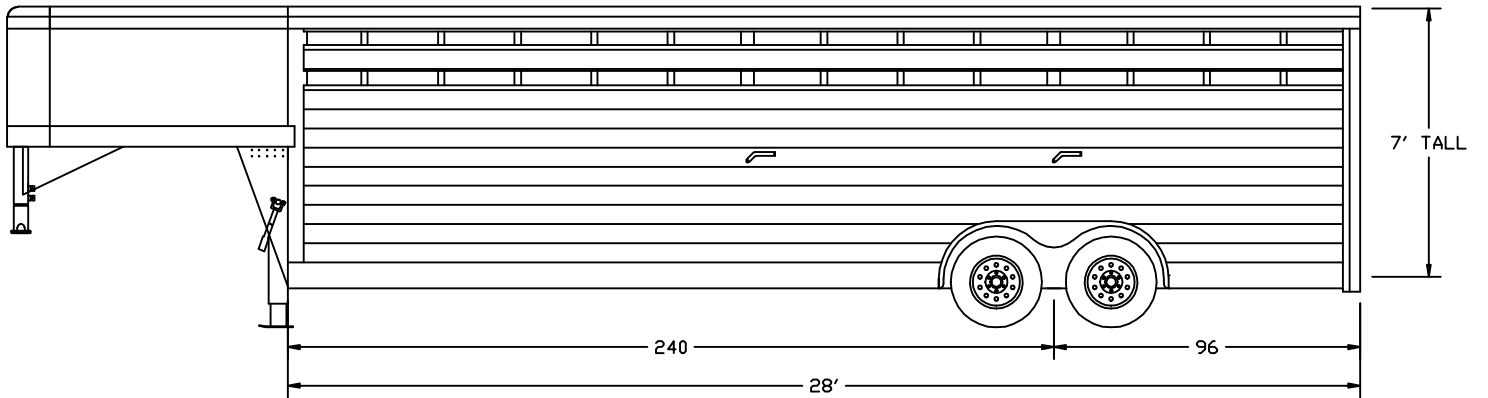

ROUNDUP AL

Aluminum Gooseneck Stock Trailer
 Tapered Nose
 Slatted Sides
 28' Long 6'-8" Width 7'-0" Tall

ROUNDUP AL

Drawing may contain options, refer to standard equipment list.
 Dimensions are approximated, elevations may vary according to
 uncontrolled variables.