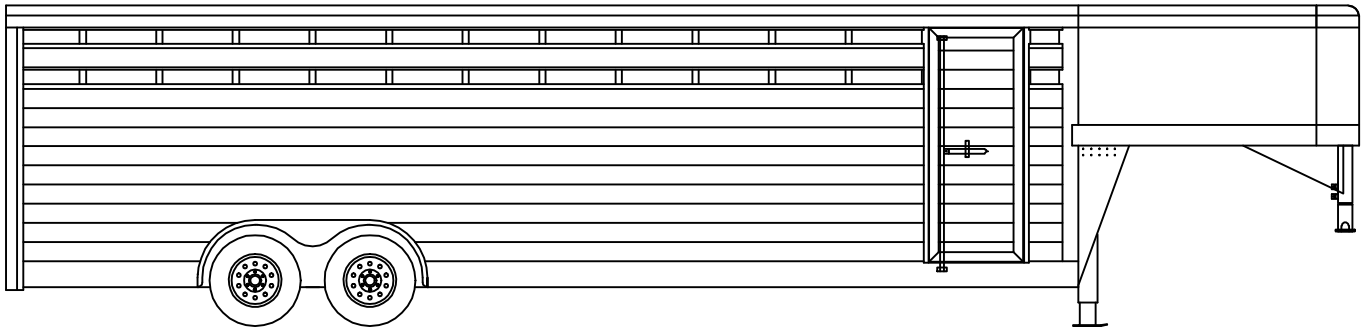

ROUNDUP AL

Aluminum Gooseneck Stock Trailer
 Tapered Nose
 Slatted Sides
 28' Long 6'-8" Width 7'-0" Tall

ROUNDUP AL

Drawing may contain options, refer to standard equipment list.
 Dimensions are approximated, elevations may vary according to
 uncontrolled variables.