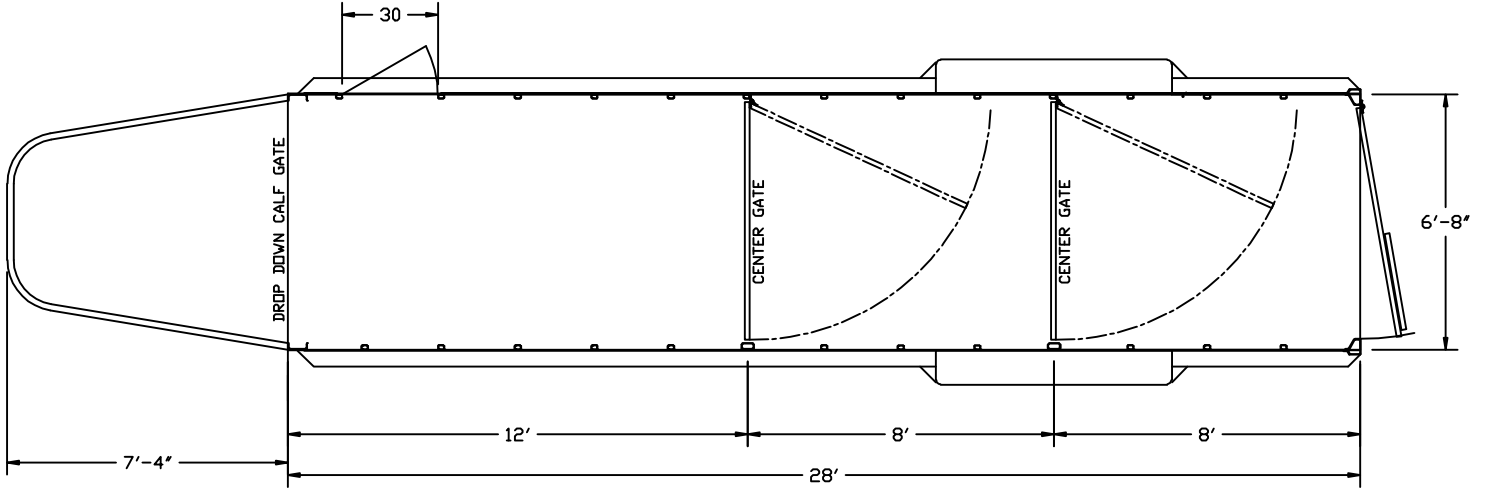

ROUNDUP AL

Aluminum Gooseneck Stock Trailer
 Tapered Nose
 Slatted Sides
 28' Long 6'-8" Width 7'-0" Tall

ROUNDUP AL

Drawing may contain options, refer to standard equipment list.
 Dimensions are approximated, elevations may vary according to
 uncontrolled variables.