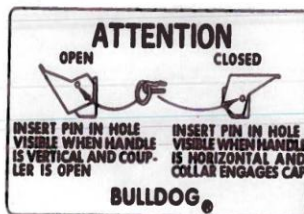

Located on all access doors to tanks and access doors to mates and mites

Located on ramps above handle

Located on top of stem of wind jack

Located on top of coupler with 2" ball

Located on top of coupler with 2 5/16" ball

Located on side of coupler of 2"

Located on side of coupler with 2 5/16"