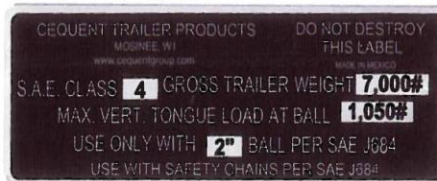

Located on top of coupler with 2" ball