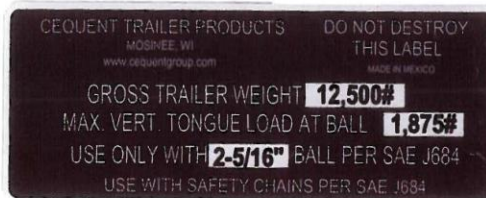

Located on all access doors to tanks and access doors to mates and mites

Located on ramps above handle

Located on top of stem of wind jack

Located on top of coupler with 2" ball

Located on top of coupler with 2 5/16" ball