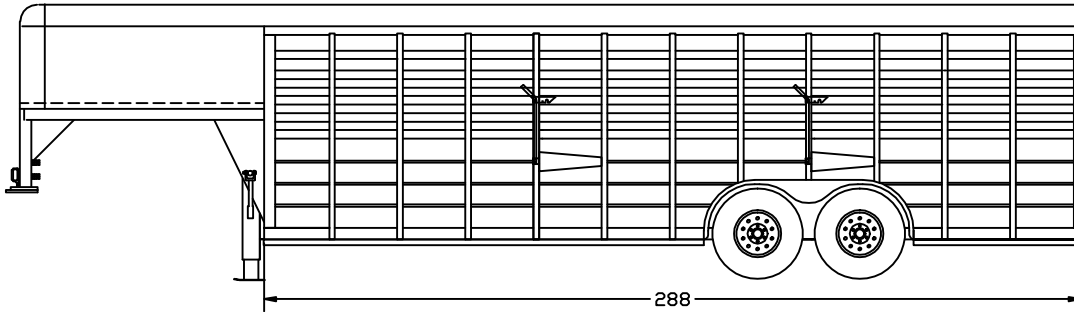

**ROUNDUP GN**  
**Steel Gooseneck**  
**Covered Top Stock Trailer**  
**With 3' Side Panel**  
**Tandem Axles**  
**24' Long, 6'-8" Wide, 6'-6" Tall**

ROUNDUP GN

Drawing may contain options, refer to standard equipment list. Dimensions are approximated, elevations may vary according to tire size, pressure and uncontrolled variables.