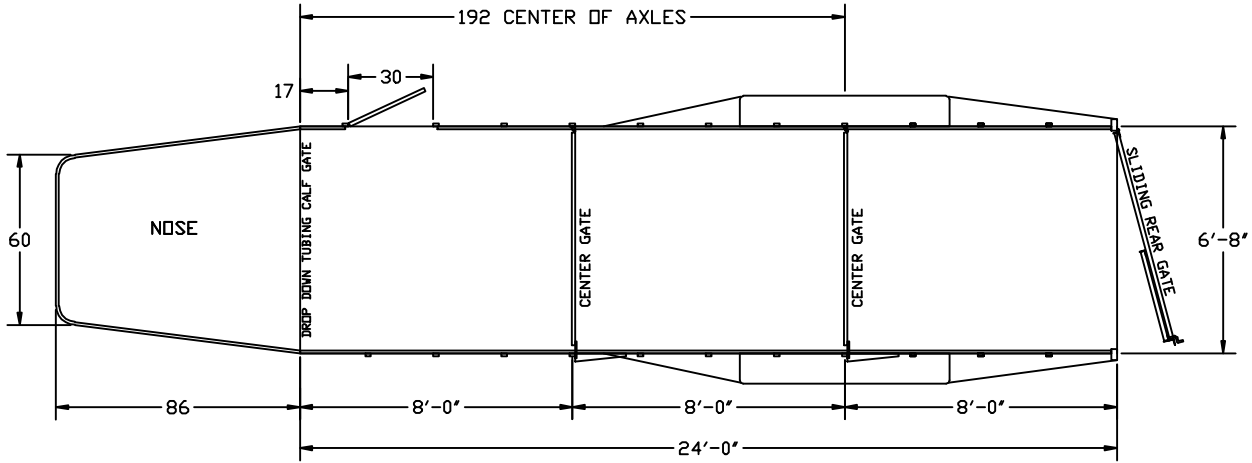

**ROUNDUP GN**  
**Steel Gooseneck**  
**Covered Top Stock Trailer**  
**With 3' Side Panel**  
**Tandem Axles**  
**24' Long, 6'-8" Wide, 6'-6" Tall**

ROUNDUP GN

Drawing may contain options, refer to standard equipment list. Dimensions are approximated, elevations may vary according to tire size, pressure and uncontrolled variables.