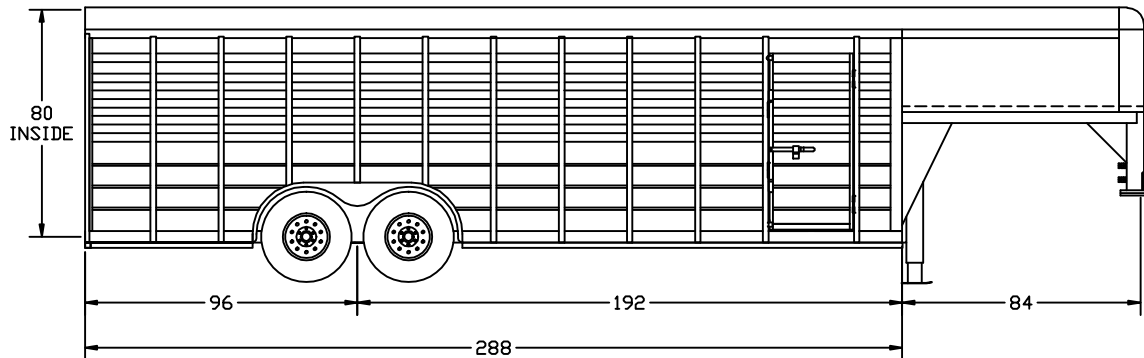

**ROUNDUP GN**  
**Steel Gooseneck**  
**Covered Top Stock Trailer**  
**With 3' Side Panel**  
**Tandem Axles**  
**24' Long, 6'-8" Wide, 6'-6" Tall**

ROUNDUP GN

Drawing may contain options, refer to standard equipment list. Dimensions are approximated, elevations may vary according to tire size, pressure and uncontrolled variables.