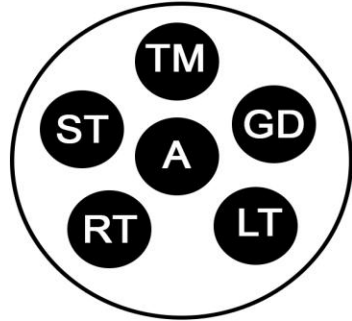

6 Pole Round Connector

Truck Plug

Trailer Plug

TM- Tail Light (Brown) ST-Brake (Black)

GD- Ground (White) LT-Left Turn (Yellow)

RT- Right Turn (Green) A- Auxillary Hot Wire (Red)

Note: Locate wires by function only. Color coding is not standard among all manufacturers.

7 Pole Round Connector

Vehicle End

Trailer End

TM- Tail Light (Brown) S-Brake (Black)

BL- Backup Light (Blue) GD- Ground (White) LT-Left Turn (Yellow)

RT- Right Turn (Green) A- Auxillary Hot Wire (Red)

*** Caution: Some RV manufacturers have a slight color code variation on the trailer end of the plug. A particular unit may require alteration, however, the plug configuration should remain the same. Not: locate wires by function only. Color coding is not standard among all manufacturers.**

Wiring Diagram (Six Terminal)			Wiring Diagram (Seven Terminal)	
"GD"	White	Common Ground	White	Common Ground
"S"	Black	Electric Brakes	Black	Electric Brakes
"TM"	Brown	Tail/Clearance/License	Brown	Tail/Clearance/License
"A"	Red	Auxiliary	Red	Auxiliary
"LT"	Yellow	Left Stop/Turn Signal	Yellow	Left Stop/Turn Signal
"RT"	Green	Right Stop/Turn Signal	Green	Right Stop/Turn Signal
			Blue	Back Up