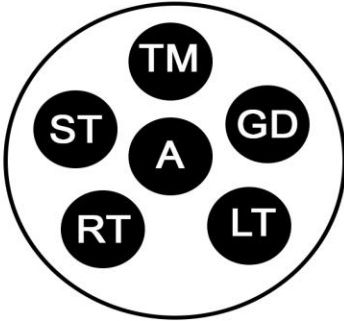

6 Pole Round Connector

Truck Plug

Trailer Plug

TM- Tail Light (Brown) ST-Brake (Black)

GD- Ground (White) LT-Left Turn (Yellow)

RT- Right Turn (Green) A- Auxillary Hot Wire (Red)

Note: Locate wires by function only. Color coding is not standard among all manufacturers.

7 Pole Round Connector

Vehicle End

Trailer End

TM- Tail Light (Brown) S-Brake (Black)

BL- Backup Light (Blue) GD- Ground (White) LT-Left Turn (Yellow)

RT- Right Turn (Green) A- Auxillary Hot Wire (Red)

*** Caution: Some RV manufacturers have a slight color code variation on the trailer end of the plug. A particular unit may require alteration, however, the plug configuration should remain the same. Not: locate wires by function only. Color coding is not standard among all manufacturers.**

Wiring Diagram (Six Terminal)			Wiring Diagram (Seven Terminal)	
"GD"	White	Common Ground	White	Common Ground
"S"	Black	Electric Brakes	Black	Electric Brakes
"TM"	Brown	Tail/Clearance/License	Brown	Tail/Clearance/License
"A"	Red	Auxiliary	Red	Auxiliary
"LT"	Yellow	Left Stop/Turn Signal	Yellow	Left Stop/Turn Signal
"RT"	Green	Right Stop/Turn Signal	Green	Right Stop/Turn Signal
			Blue	Back Up