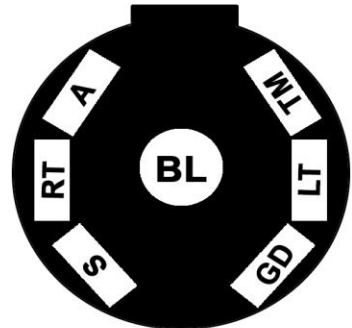

6 Pole Round Connector

Truck Plug

Trailer Plug

TM- Tail Light (Brown) ST-Brake (Black)

GD- Ground (White) LT-Left Turn (Yellow)

RT- Right Turn (Green) A- Auxillary Hot Wire (Red)

Note: Locate wires by function only. Color coding is not standard among all manufacturers.

7 Pole Round Connector

Vehicle End

Trailer End

TM- Tail Light (Brown) S-Brake (Black)

BL- Backup Light (Blue) GD- Ground (White) LT-Left Turn (Yellow)

RT- Right Turn (Green) A- Auxillary Hot Wire (Red)

*** Caution: Some RV manufacturers have a slight color code variation on the trailer end of the plug. A particular unit may require alteration, however, the plug configuration should remain the same. Not: locate wires by function only. Color coding is not standard among all manufacturers.**

Wiring Diagram (Six Terminal)			Wiring Diagram (Seven Terminal)	
"GD"	White	Common Ground	White	Common Ground
"S"	Black	Electric Brakes	Black	Electric Brakes
"TM"	Brown	Tail/Clearance/License	Brown	Tail/Clearance/License
"A"	Red	Auxiliary	Red	Auxiliary
"LT"	Yellow	Left Stop/Turn Signal	Yellow	Left Stop/Turn Signal
"RT"	Green	Right Stop/Turn Signal	Green	Right Stop/Turn Signal
			Blue	Back Up