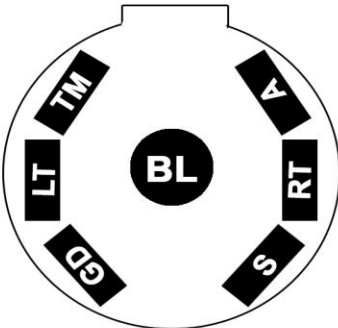

6 Pole Round Connector

Truck Plug

Trailer Plug

TM- Tail Light (Brown) ST-Brake (Black)

GD- Ground (White) LT-Left Turn (Yellow)

RT- Right Turn (Green) A- Auxillary Hot Wire (Red)

Note: Locate wires by function only. Color coding is not standard among all manufacturers.

7 Pole Round Connector

Vehicle End

Trailer End

TM- Tail Light (Brown) S-Brake (Black)

BL- Backup Light (Blue) GD- Ground (White) LT-Left Turn (Yellow)

RT- Right Turn (Green) A- Auxillary Hot Wire (Red)

*** Caution: Some RV manufacturers have a slight color code variation on the trailer end of the plug. A particular unit may require alteration, however, the plug configuration should remain the same. Not: locate wires by function only. Color coding is not standard among all manufacturers.**

Wiring Diagram (Six Terminal)			Wiring Diagram (Seven Terminal)	
"GD"	White	Common Ground	White	Common Ground
"S"	Black	Electric Brakes	Black	Electric Brakes
"TM"	Brown	Tail/Clearance/License	Brown	Tail/Clearance/License
"A"	Red	Auxiliary	Red	Auxiliary
"LT"	Yellow	Left Stop/Turn Signal	Yellow	Left Stop/Turn Signal
"RT"	Green	Right Stop/Turn Signal	Green	Right Stop/Turn Signal
			Blue	Back Up